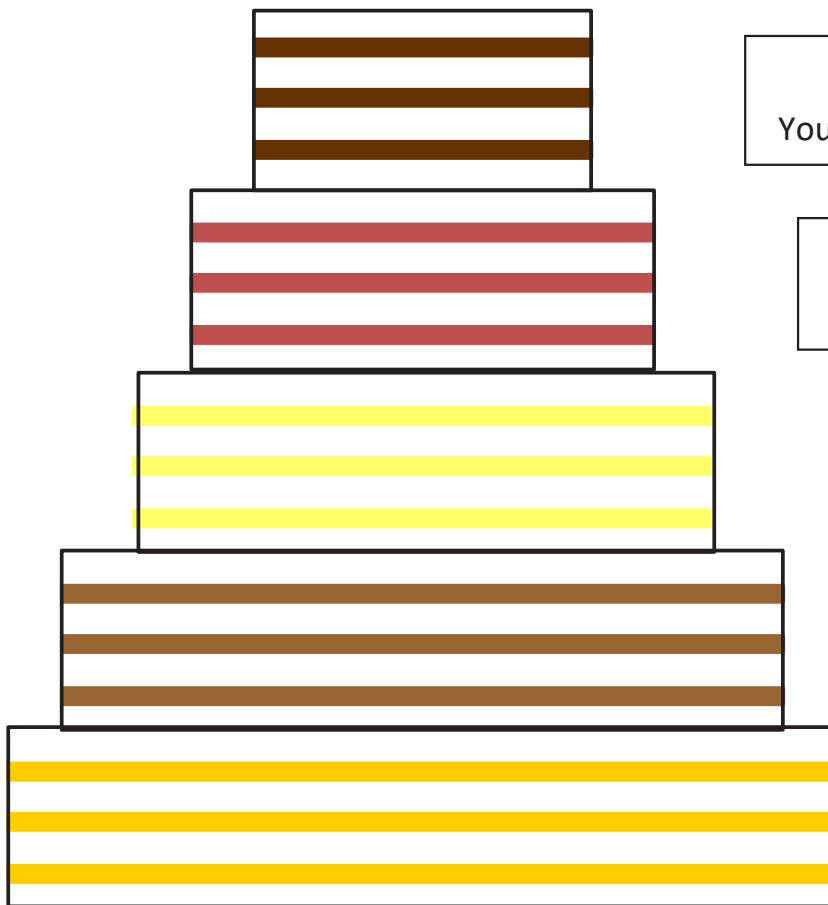

# Square Wedding Cake

**1 Tier:**  
Your Anniversary Cake!

**2 Tiers:**  
40-60 Servings

**3 Tiers:**  
70-130 Servings

**4 Tiers:**  
140-230 Servings

**5 Tiers:**  
240+ Servings

**Sheet Cakes for Additional Servings (over 300):**  
¼ sheet: 50 servings  
½ sheet: 100 servings  
Full sheet: 200 servings