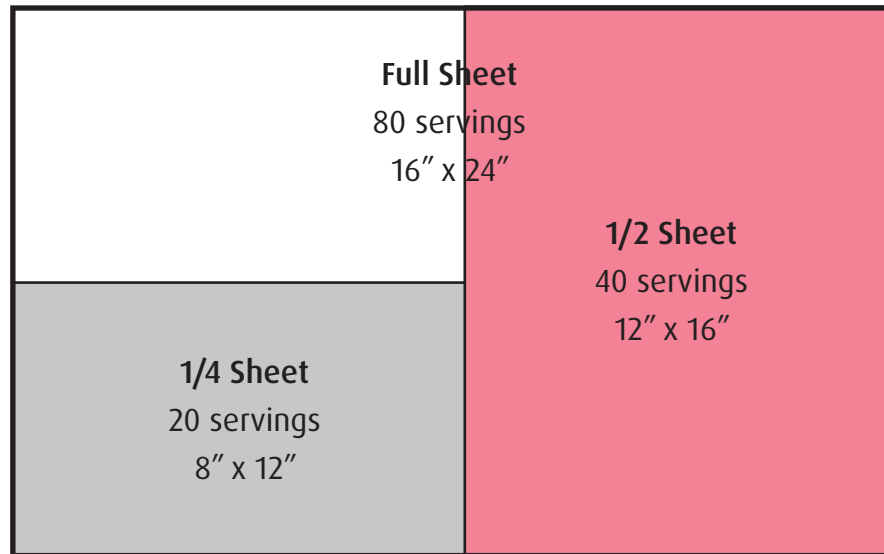

Cake and serving sizes

Square and Heart shaped cakes options available

Lovin Oven Cakery's Custom Cakes

2207 N. Route 83 Round Lake Beach IL 60073 | 847-231-4700
455 Lake St. Antioch, IL 60002 | 224-788-9558