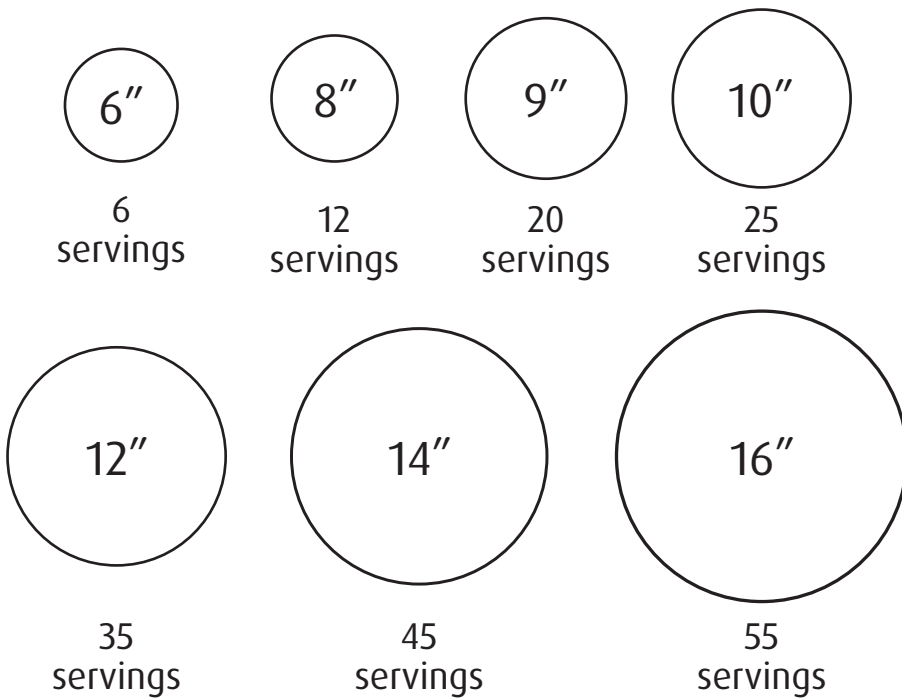

Cake and serving sizes

Square and Heart shaped cakes options available

Lovin Oven Cakery's Custom Cakes

2207 N. Route 83 Round Lake Beach IL 60073 | 847-231-4700
455 Lake St. Antioch, IL 60002 | 224-788-9558