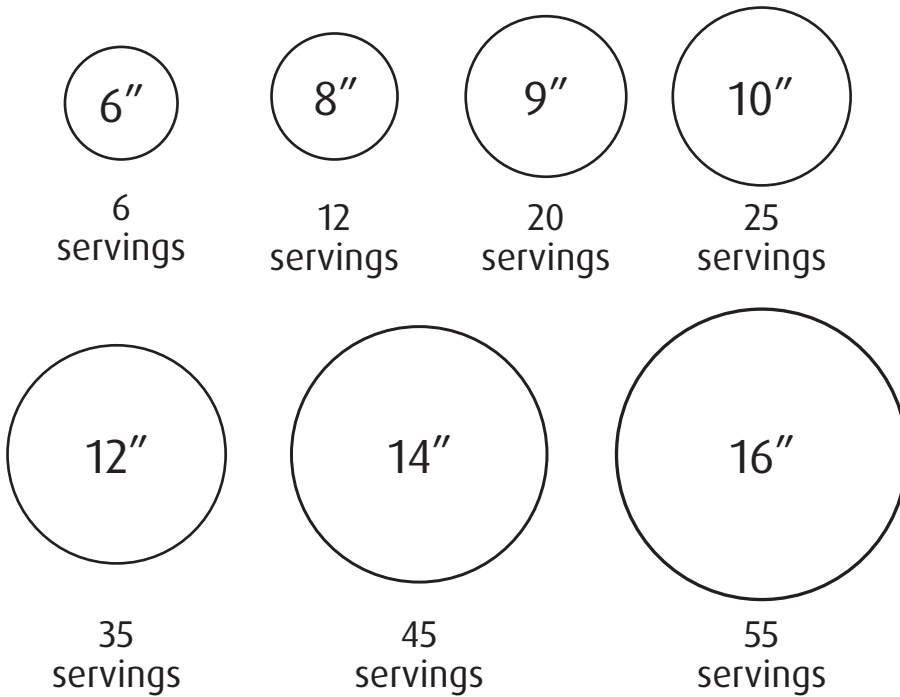

Cake and serving sizes

Square and Heart shaped cakes options available

Lovin Oven Cakery's Custom Cakes

2207 N. Route 83 Round Lake Beach IL 60073 | 847-231-4700

355 N. Milwaukee Ave. Libertyville IL 60048 | 224-207-4500