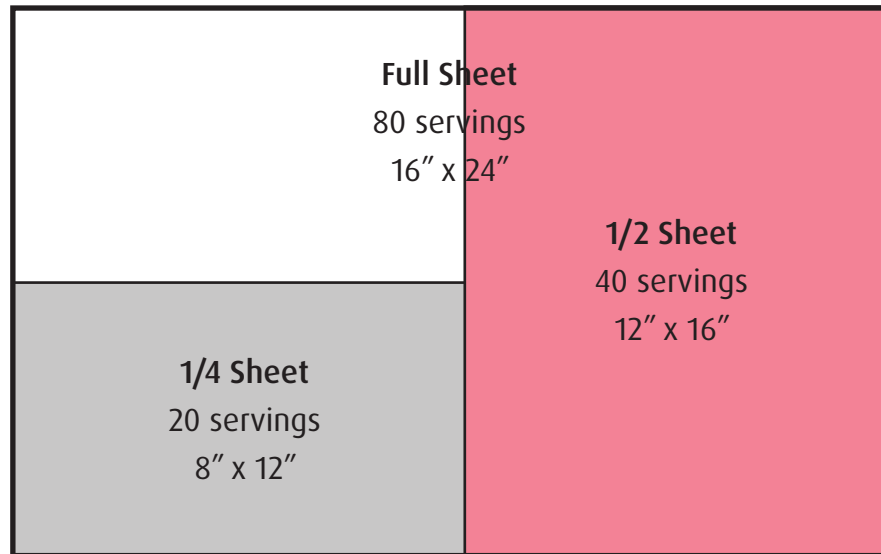

Cake and serving sizes

Square and Heart shaped cakes options available

Lovin Oven Cakery's Custom Cakes

2207 N. Route 83 Round Lake Beach IL 60073 | 847-231-4700

355 N. Milwaukee Ave. Libertyville IL 60048 | 224-207-4500