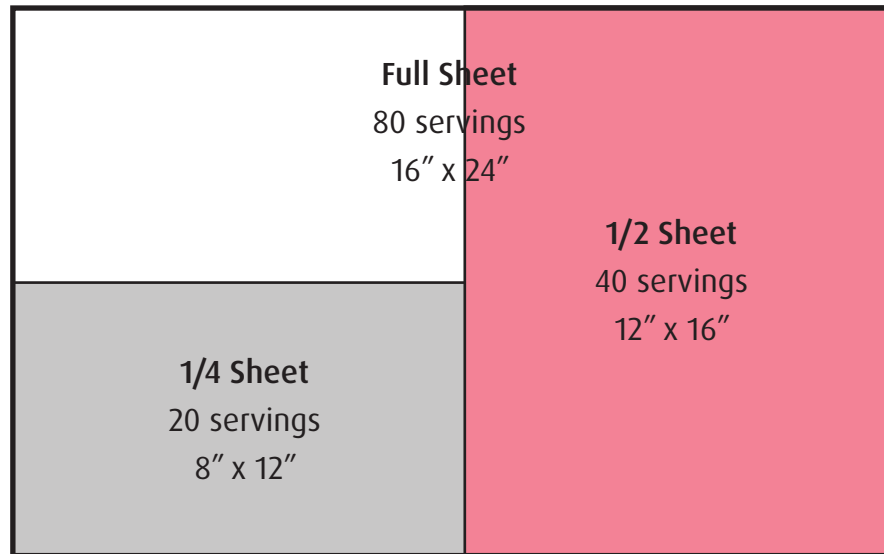

Cake and serving sizes

Square and Heart shaped cakes options available

Lovin Oven Cakery's Custom Cakes

2207 N. Route 83 Round Lake Beach IL 60073 | 847-231-4700

355 N. Milwaukee Ave. Libertyville IL 60048 | 224-207-4500