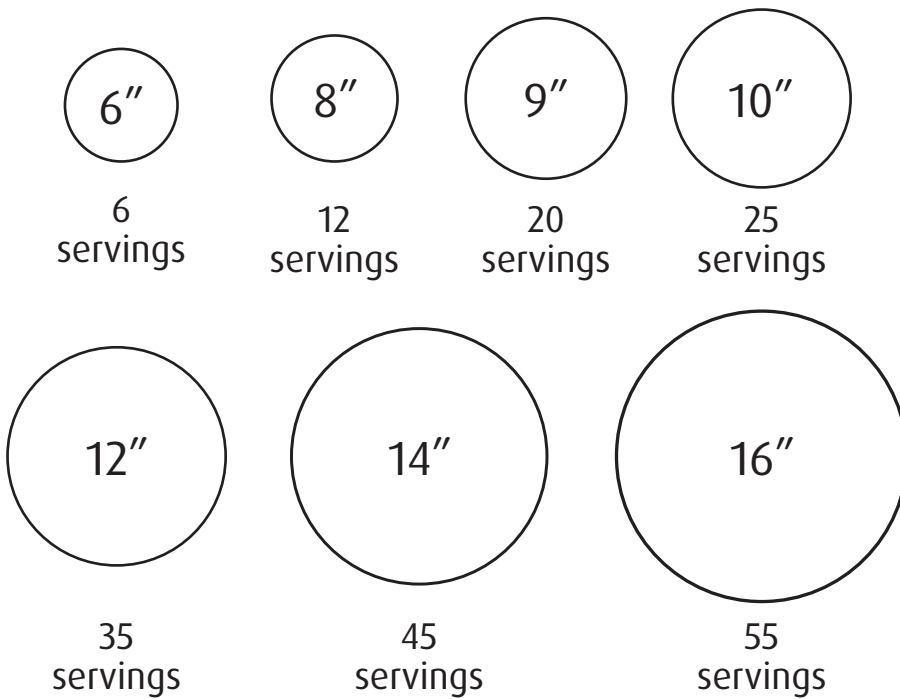

Cake and serving sizes

Square and Heart shaped cakes options available

Lovin Oven Cakery's Custom Cakes

2207 N. Route 83 Round Lake Beach IL 60073 | 847-231-4700
 355 N. Milwaukee Ave. Libertyville IL 60048 | 224-207-4500
 455 Lake St. Antioch, IL 60002 | 224-788-9558