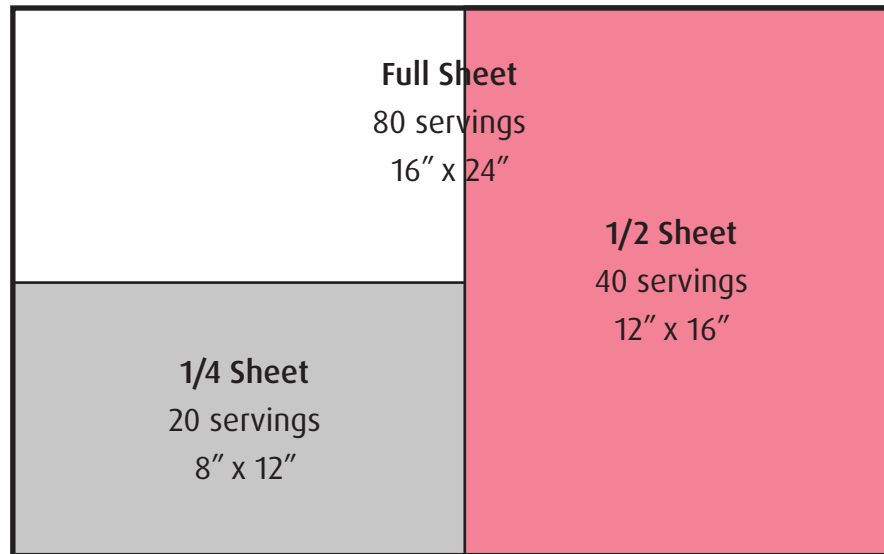

Cake and serving sizes

Square and Heart shaped cakes options available

Lovin Oven Cakery's Custom Cakes

2207 N. Route 83 Round Lake Beach IL 60073 | 847-231-4700
 355 N. Milwaukee Ave. Libertyville IL 60048 | 224-207-4500
 455 Lake St. Antioch, IL 60002 | 224-788-9558